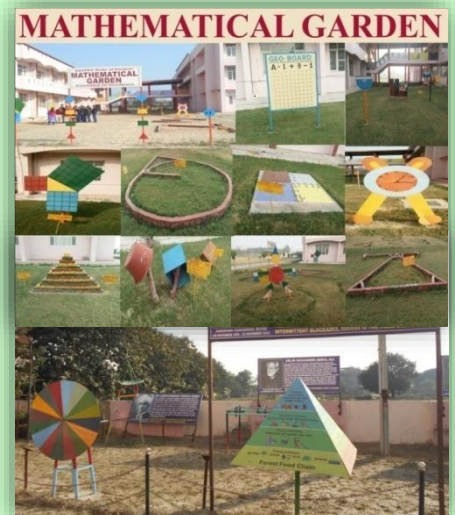

Thematic Gardens

- ☐ Geographical Garden
- ☐ Maths Garden
- ☐ Botanical Garden
- ☐ Science Garden
- ☐ Rose Garden
- ☐ Tulsi Garden

Sumita
PRINCIPAL
DAVPPS, Panipat
D.A.V. POLICE PUBLIC SCHOOL
POLICE LINE, G.T. Road, Panipat